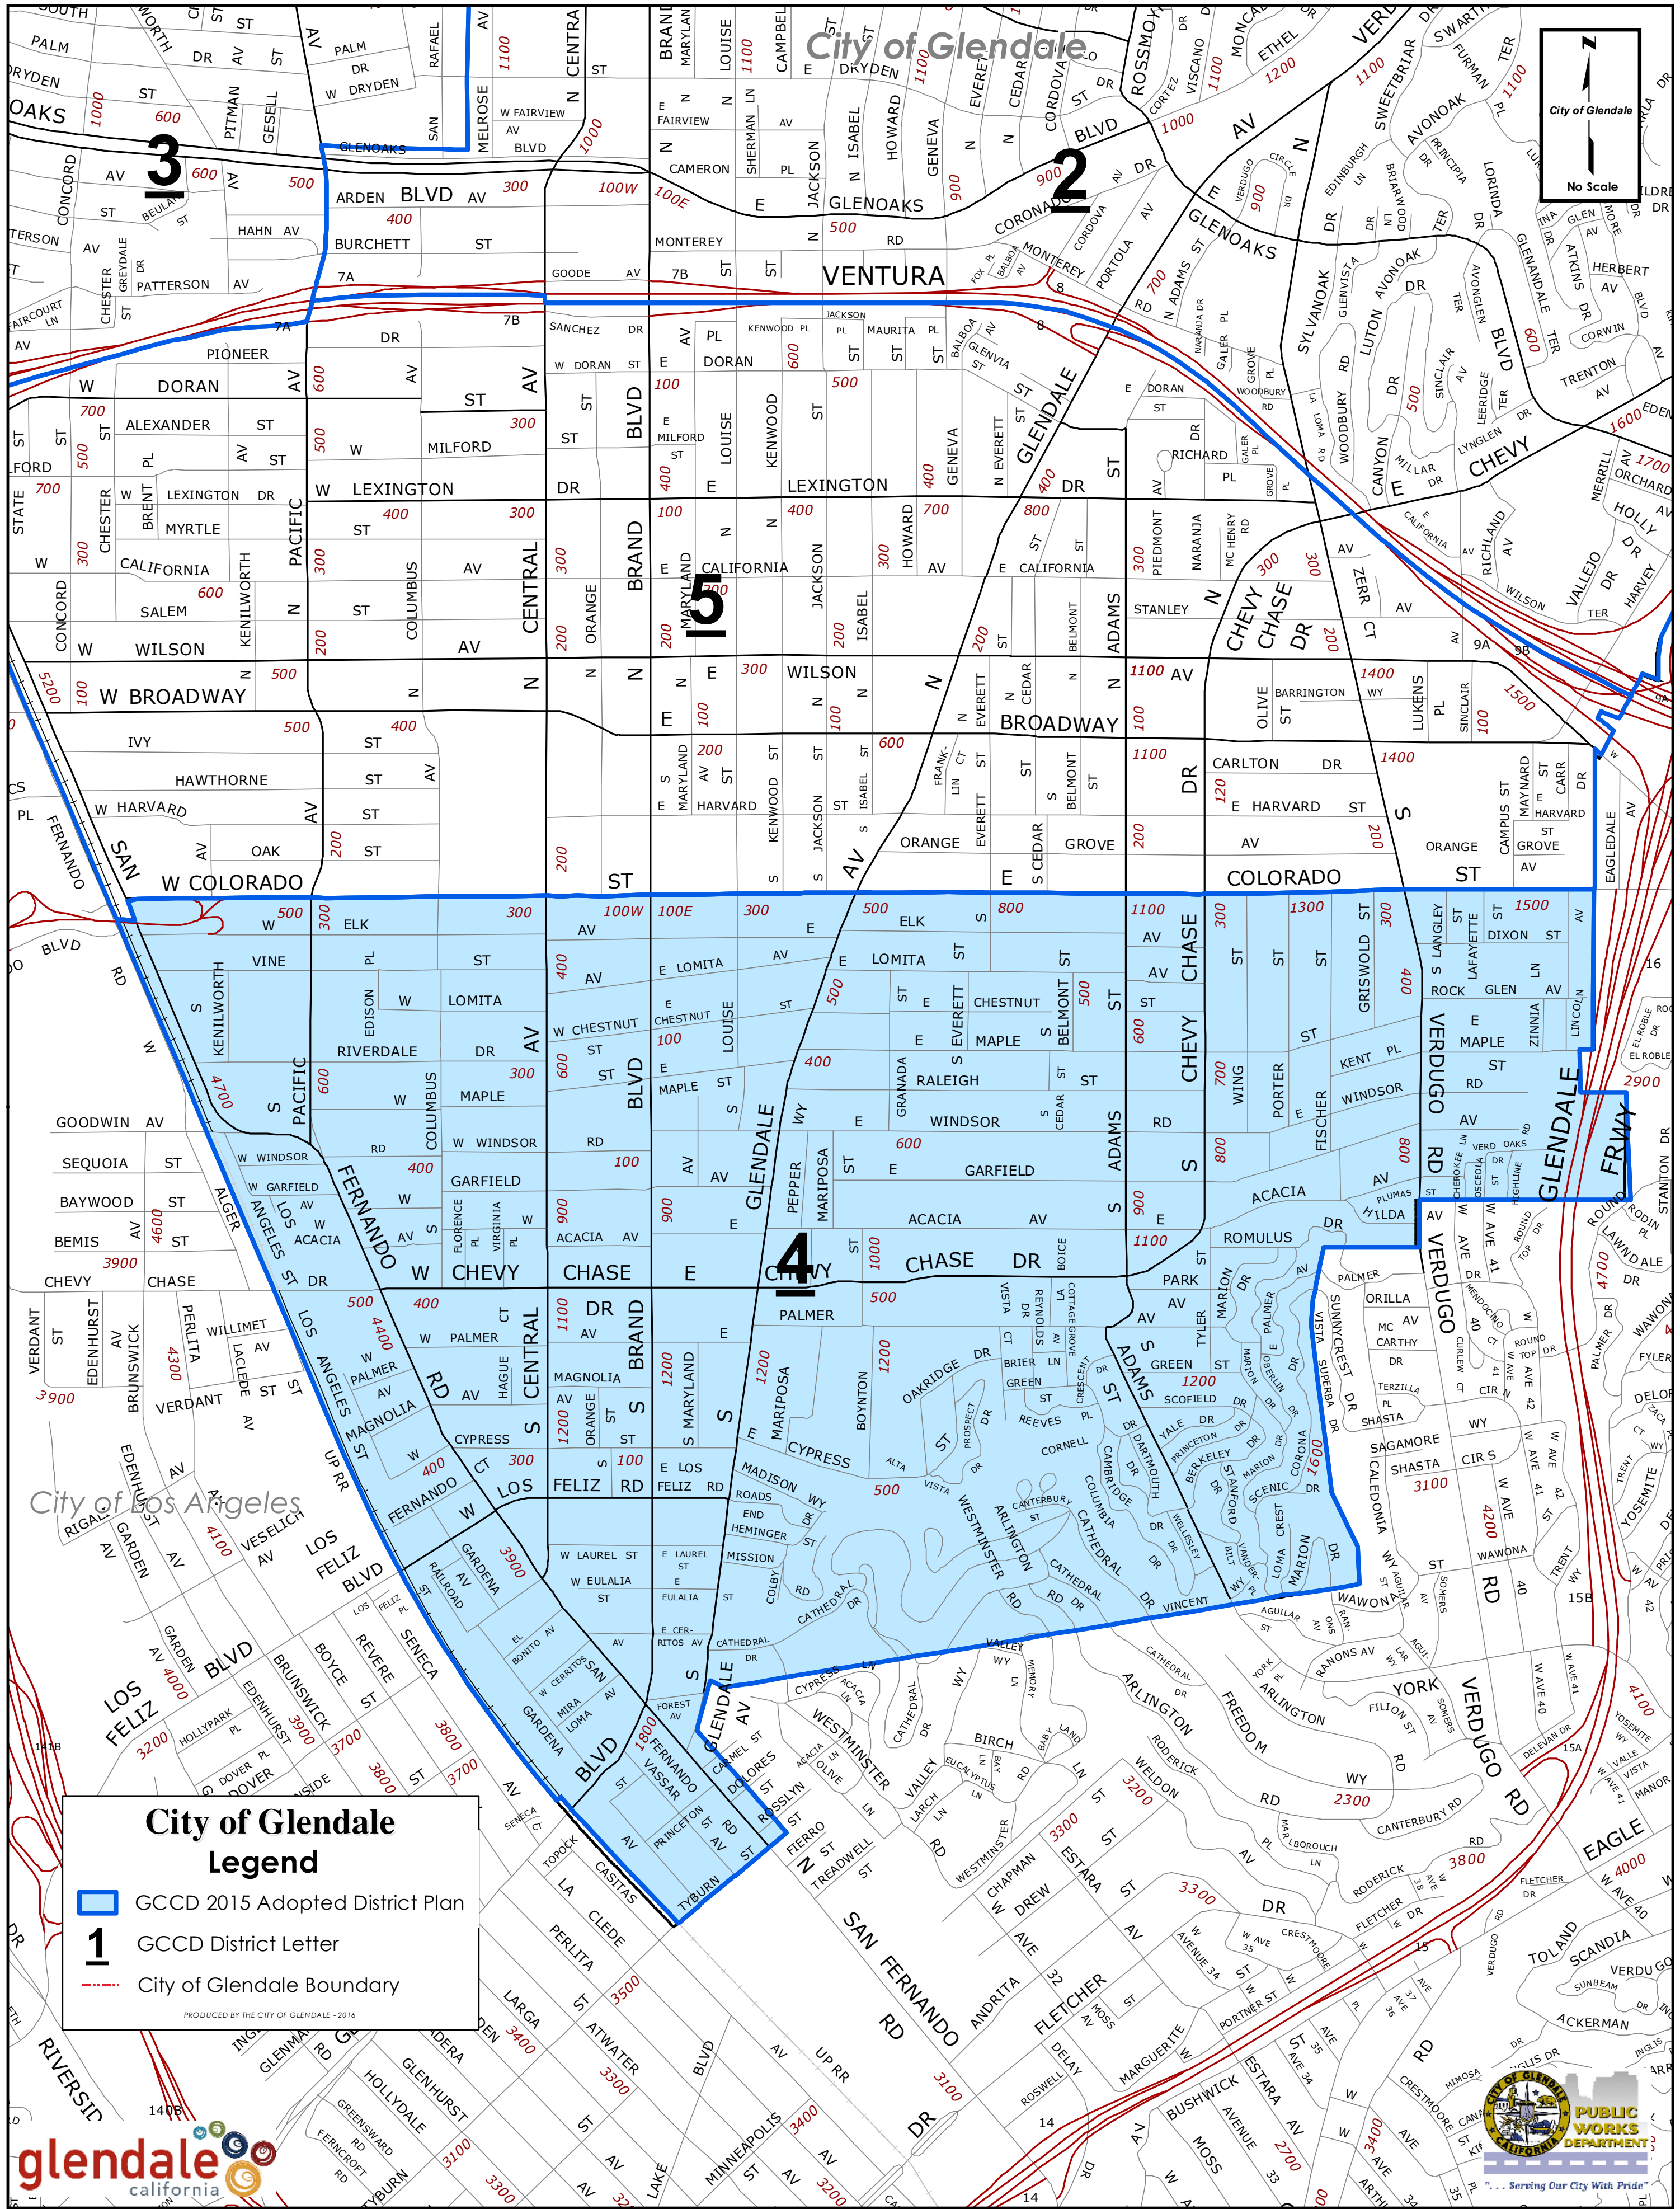

Glendale Community College District DISTRICT "4"

City of Glendale Legend

- GCCD 2015 Adopted District Plan
- 1** GCCD District Letter
- City of Glendale Boundary

PRODUCED BY THE CITY OF GLENDALE - 2016