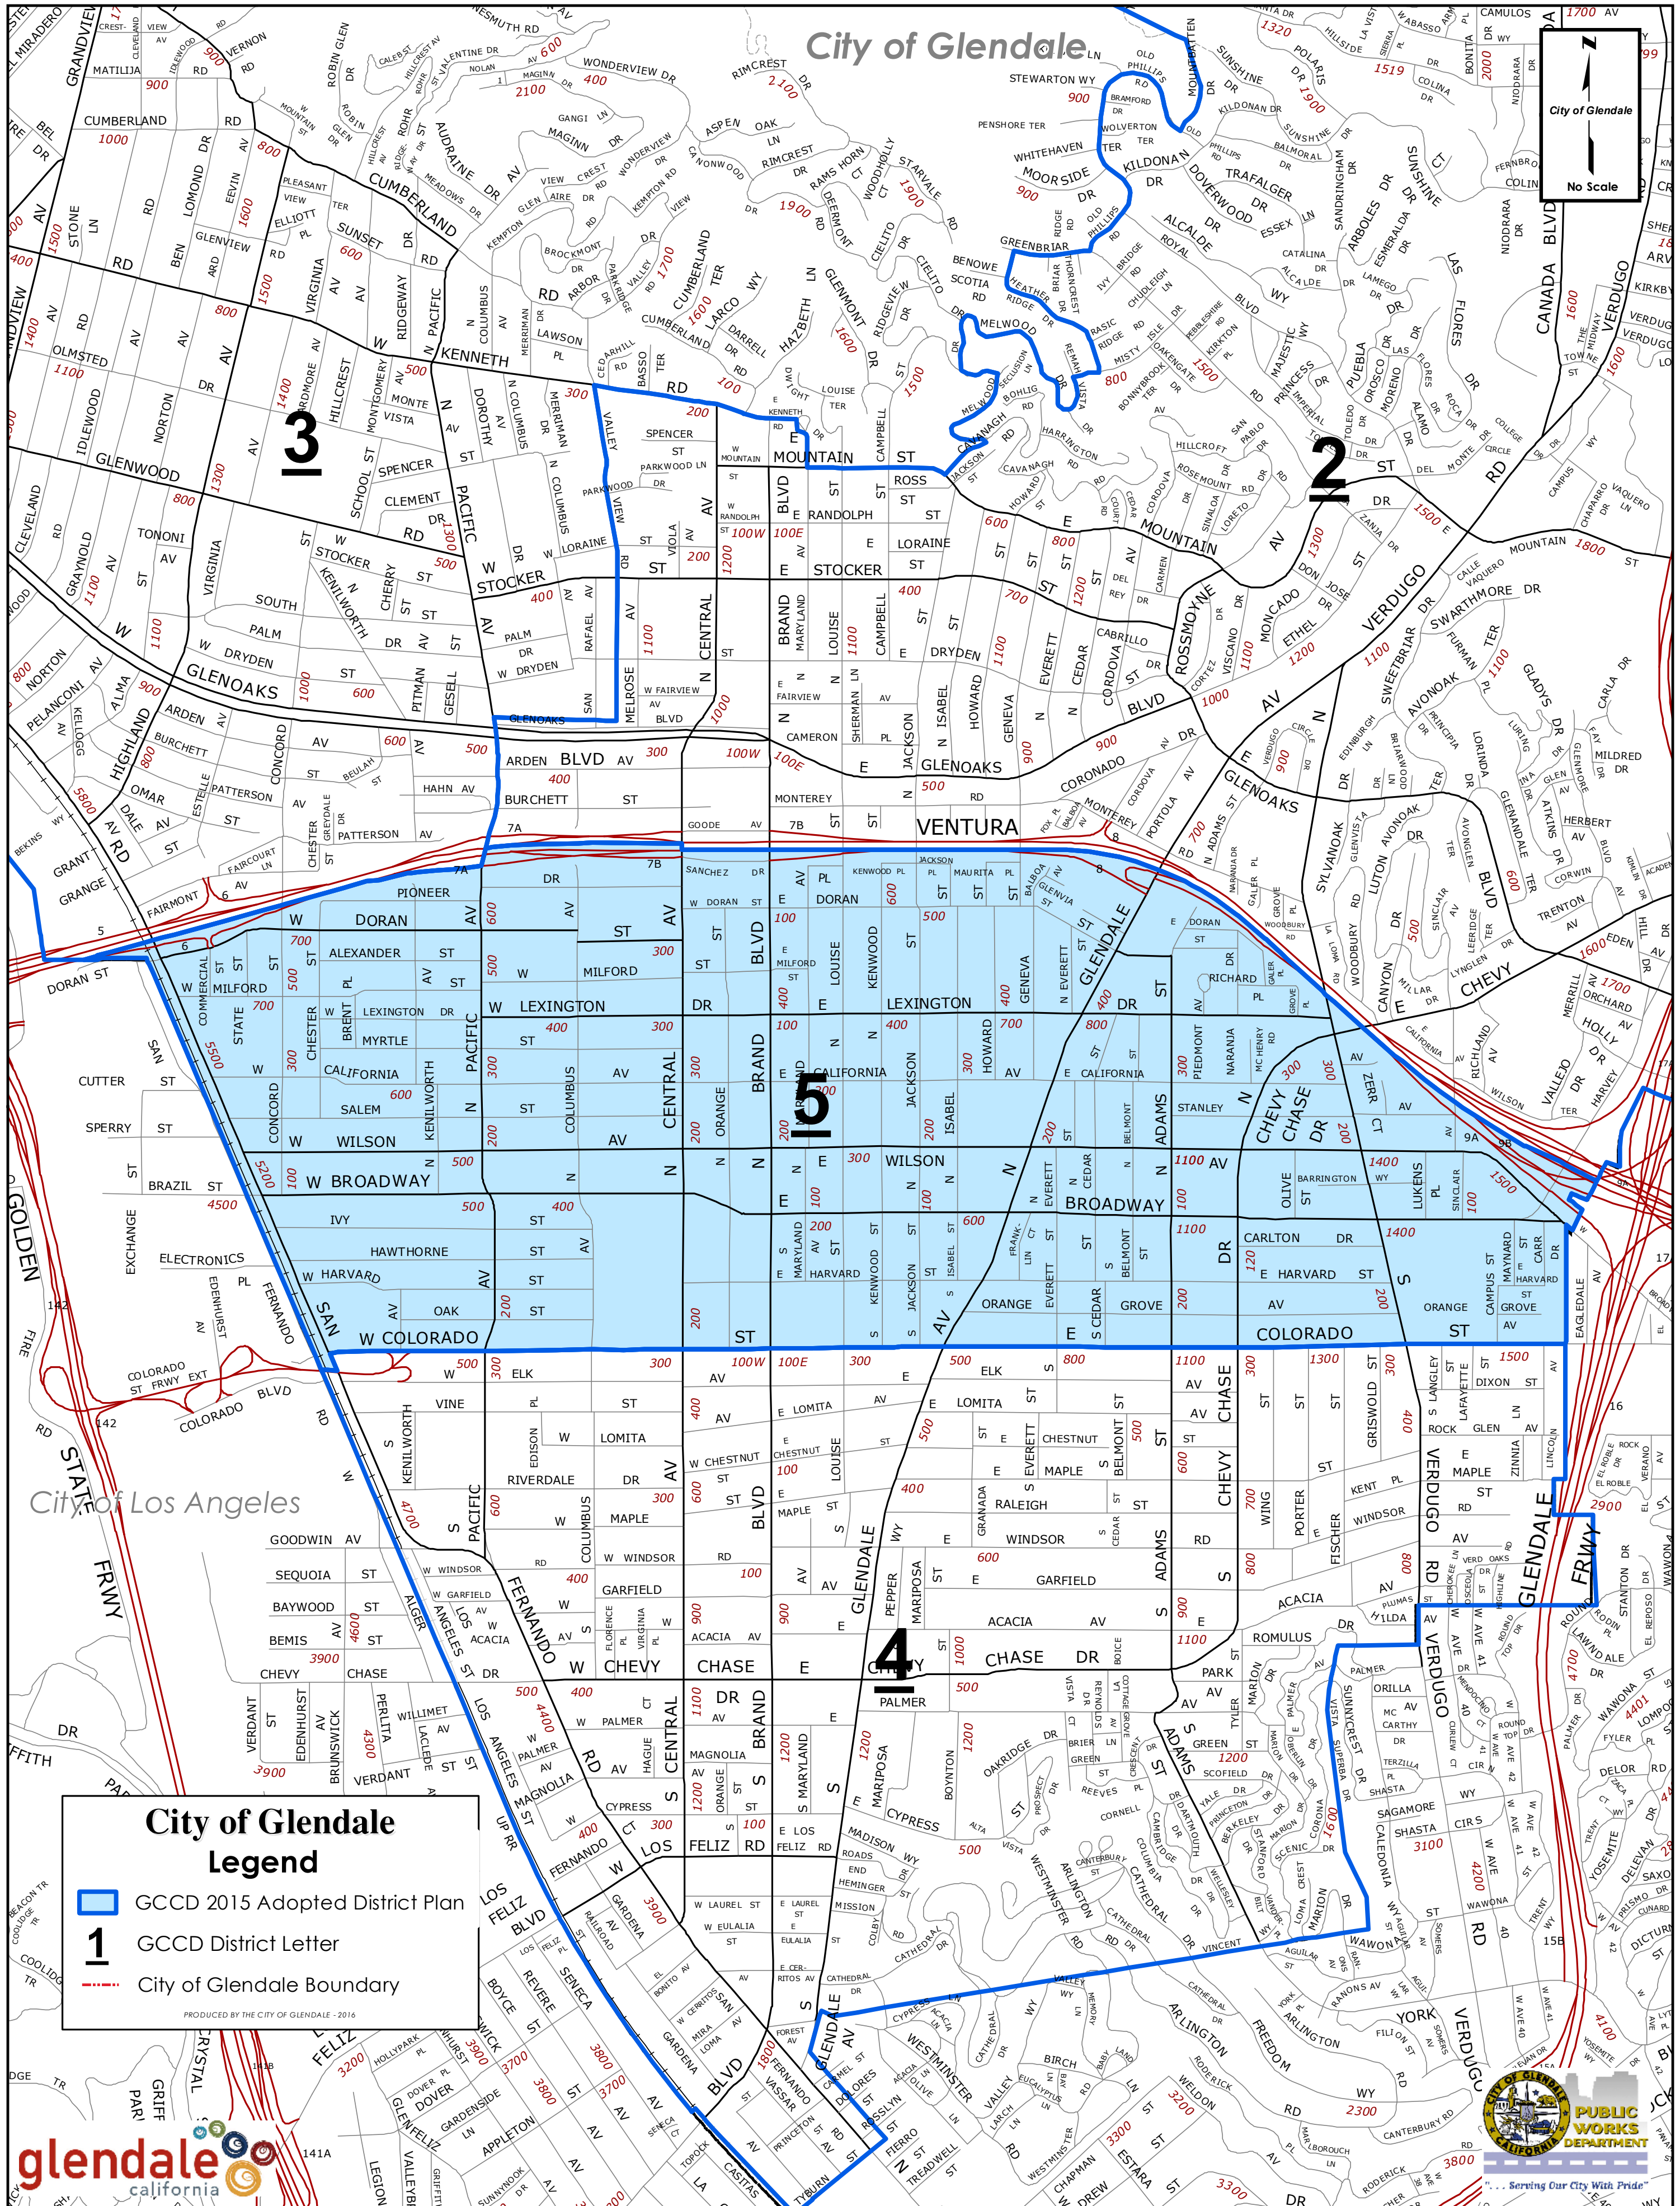

# Glendale Community College District DISTRICT "5"

City of Glendale  
No Scale

**City of Glendale Legend**

- ▬ GCCD 2015 Adopted District Plan
- 1** GCCD District Letter
- ▬ City of Glendale Boundary

PRODUCED BY THE CITY OF GLENDALE - 2016