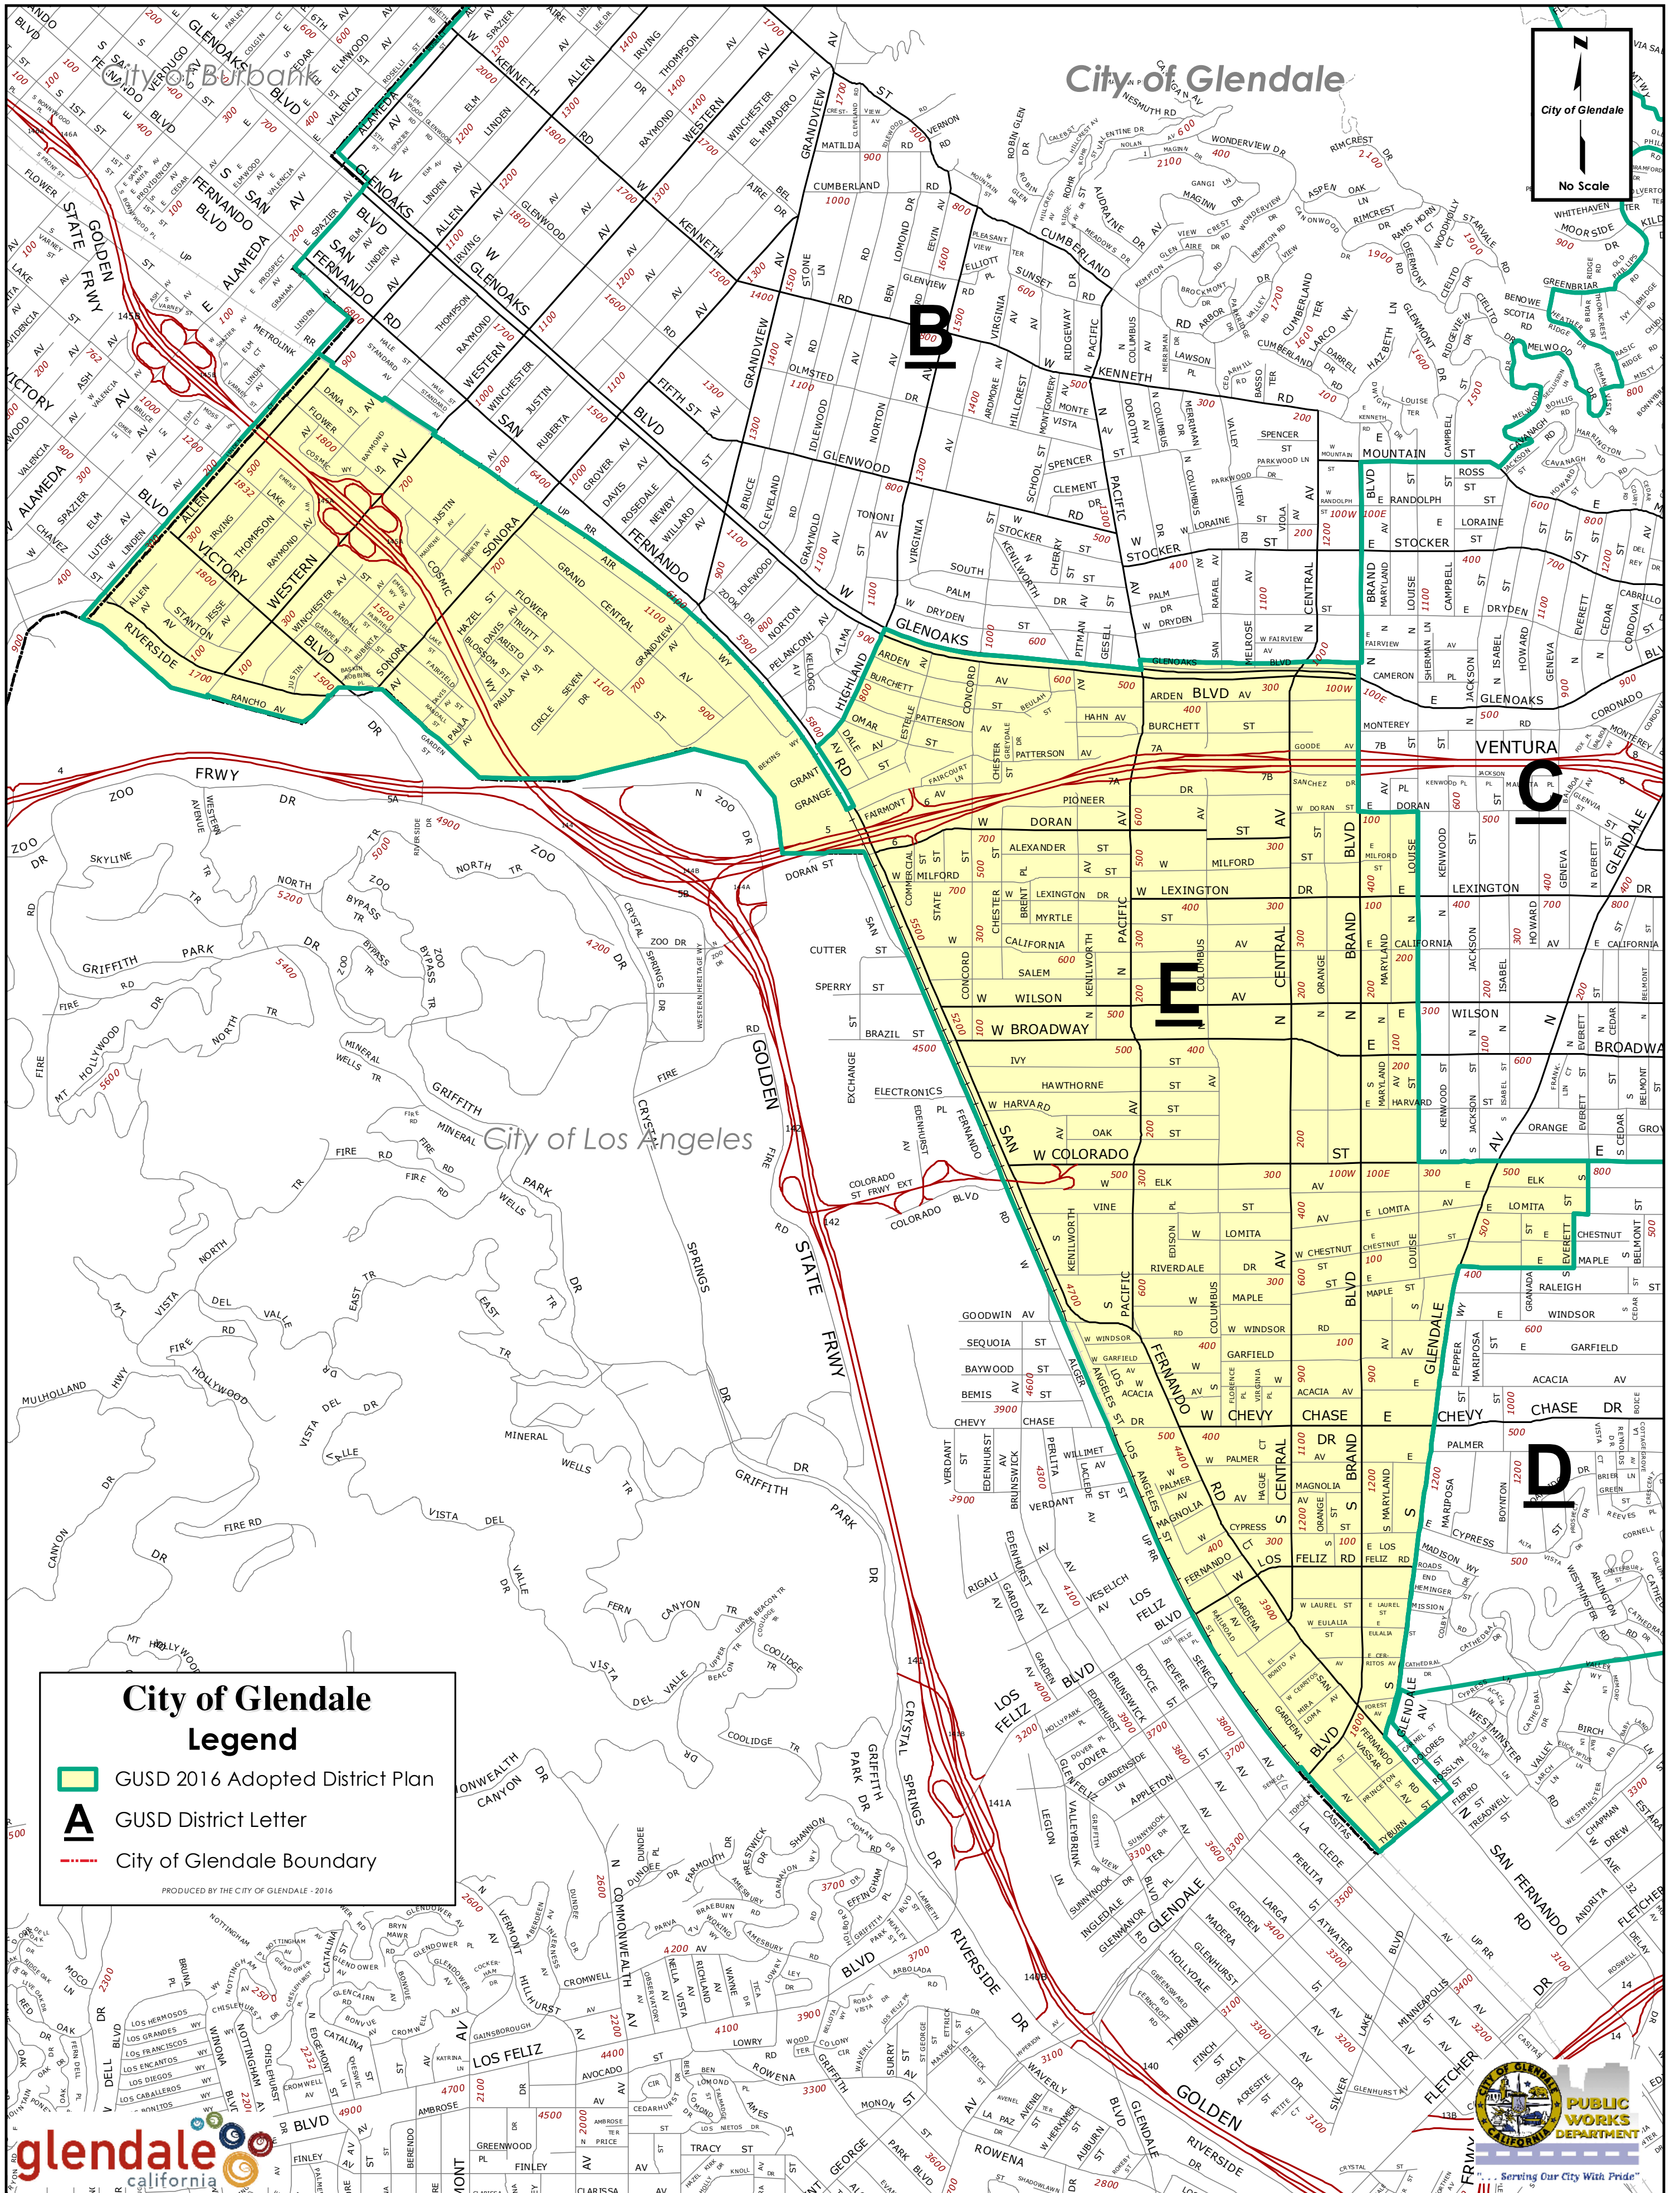

Glendale Unified School District DISTRICT "E"

City of Glendale Legend

- GUSD 2016 Adopted District Plan
- A** GUSD District Letter
- City of Glendale Boundary

PRODUCED BY THE CITY OF GLENDALE - 2016